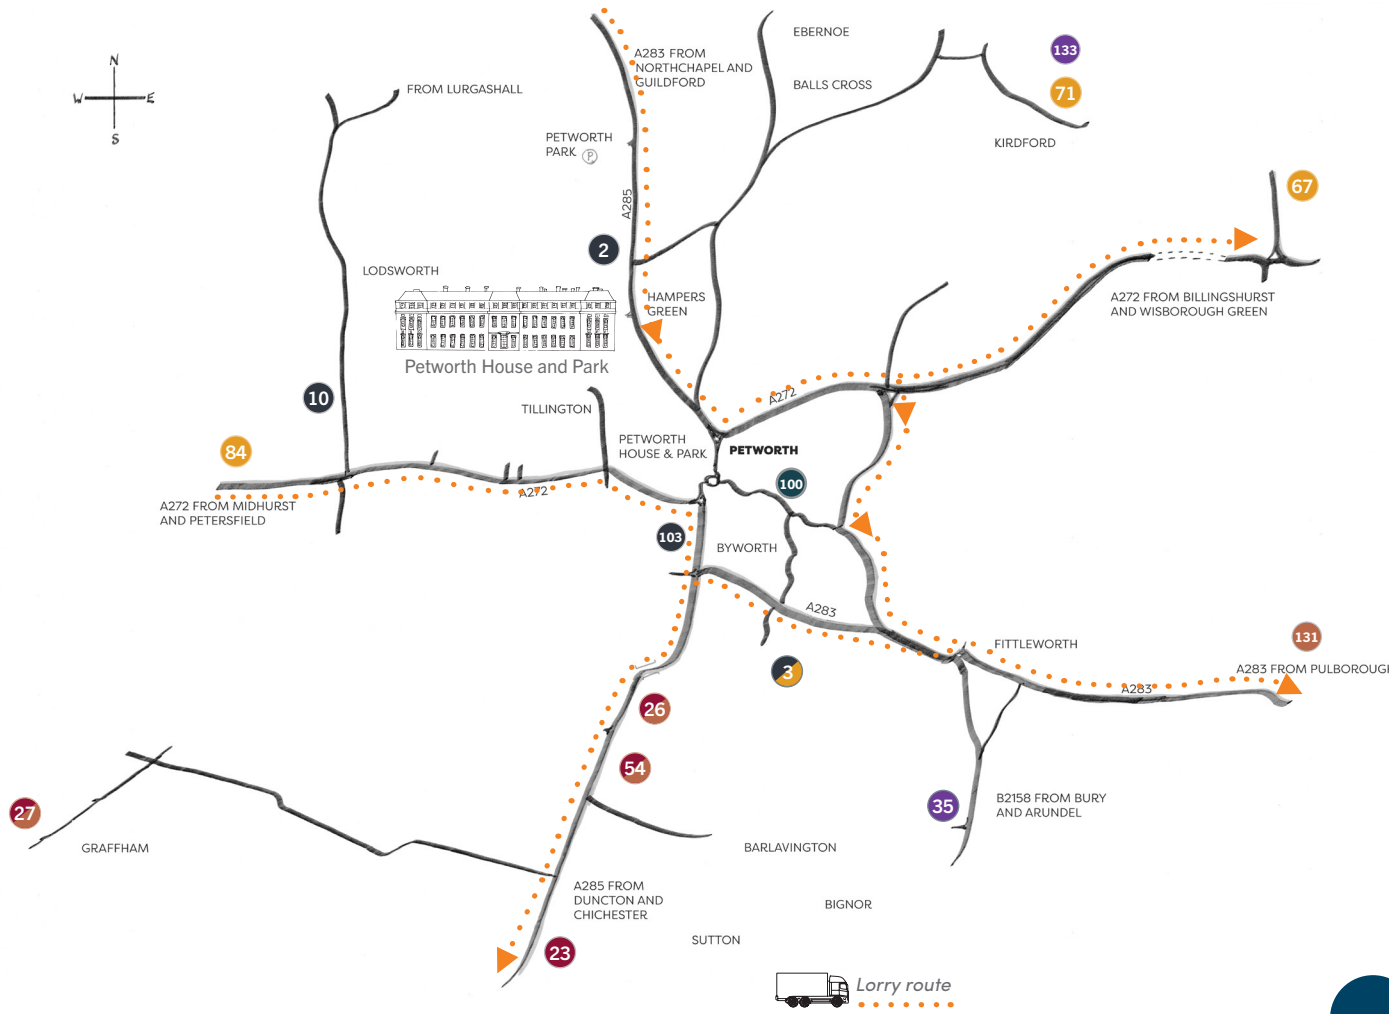

DISCOVER PETWORTH Town map

artisan
AT LOMBARD^{EE}

Beautiful
HANDMADE
GIFTS FOR YOU,
YOUR HOME OR
SOMEONE
SPECIAL

OPENING HOURS
THURSDAY - SUNDAY 11AM - 4PM
5 LOMBARD STREET | PETWORTH | GU28 0AG

@artisanatthebarn

Scan code above to visit our website

Experience

- 1 Leconfield Hall
- 2 Petworth House and Park
- 3 Moncrieff Bray Gallery
- 6 Rountree Tryon Galleries
- 7 Kevis House Gallery
- 9 Forest Gallery
- 10 Langham Brewery
- 79 Ottocento, Fine Art Dealers
- 101 St Mary's Church
- 102 Petworth Cottage Museum
- 103 Petworth Community Garden
- 105 Sylvia Beaufoy Youth Centre
- 107 Newlands House Gallery

Fashion, Hair & Beauty

- 42 Sorella Clothing
- 43 Guilt Lingerie
- 45 Tristan Eves
- 46 Lili Boutique
- 106 Serena Jones
- 108 Allans of Petworth
- 129 Gigi Boutique

Eat, Drink & Essentials

- 15 The Petworth Cobbler
- 19 Hennings Wine Merchants
- 20 The Hungry Guest Artisan Food Shop
- 23 The Cricketers Duncton
- 24 E. Street Bar & Grill
- 26 Badgers
- 27 White Horse Graffham
- 28 The Hungry Guest Café
- 31 Meghdoot's
- 33 The Angel Inn
- 54 The Old Railway Station
- 132 Toast Me Up
- 137 Petworth News