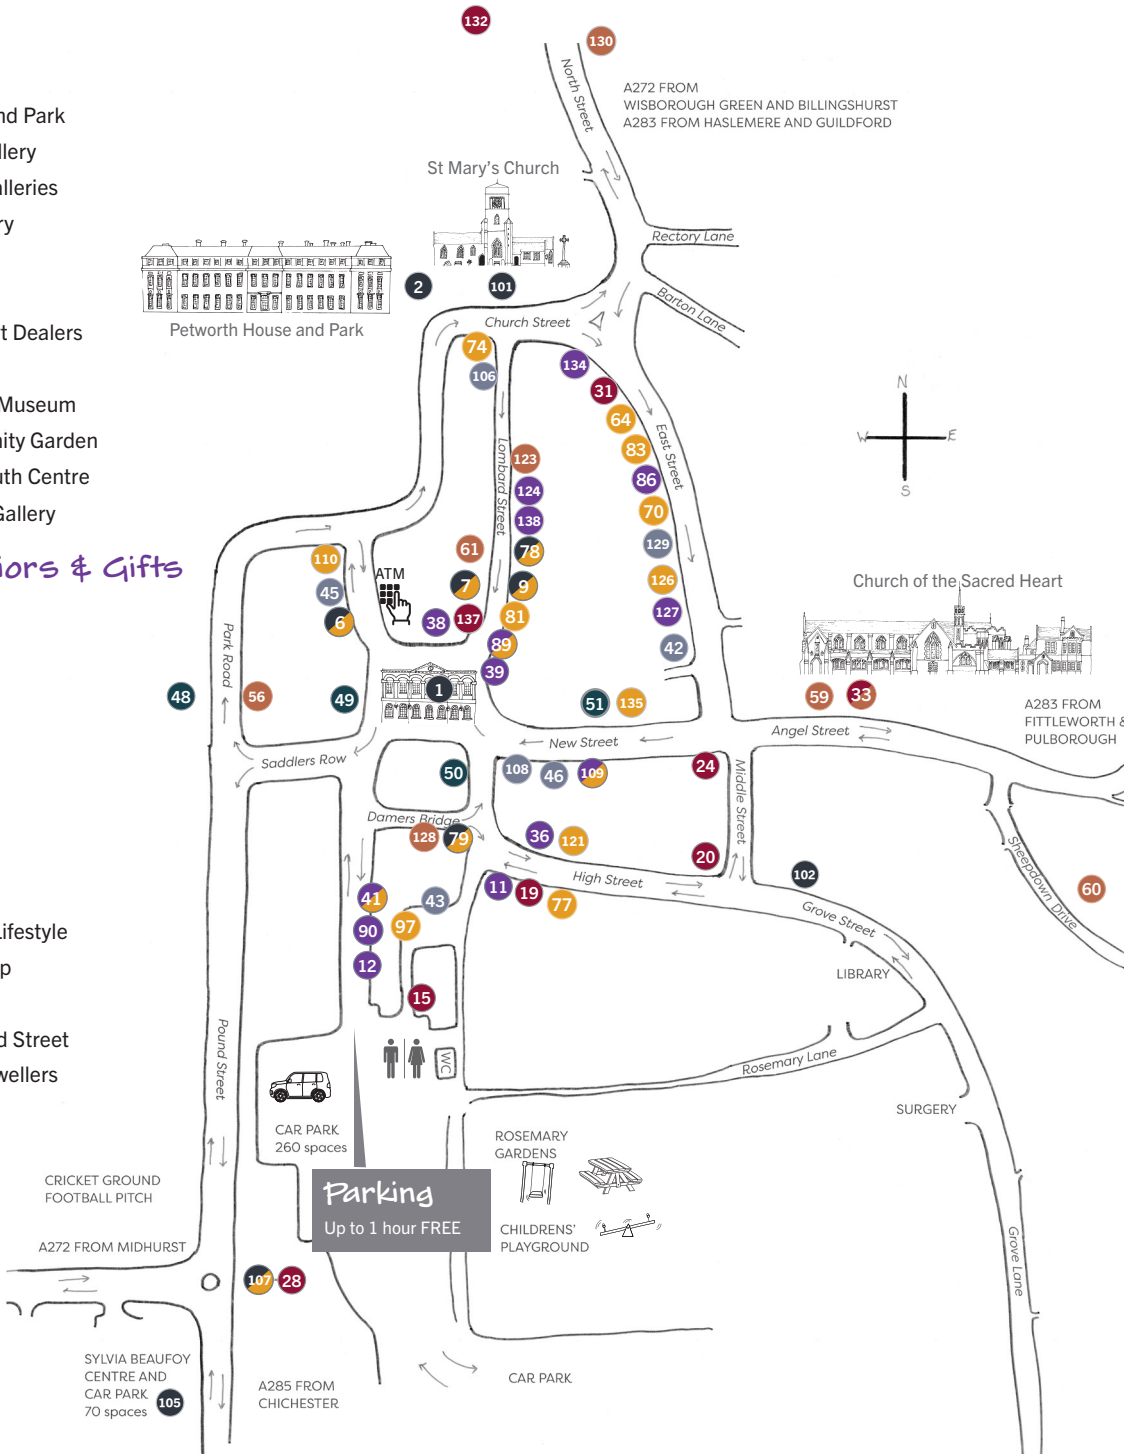

DISCOVER PETWORTH Town map

artisan
AT LOMBARD^{EE}

Beautiful
HANDMADE
GIFTS FOR YOU,
YOUR HOME OR
SOMEONE
SPECIAL

OPENING HOURS
THURSDAY - SUNDAY 11AM - 4PM
5 LOMBARD STREET | PETWORTH | GU28 0AG

@artisanatthebarn

Scan code above to visit our website

Experience

- 1 Leconfield Hall
- 2 Petworth House and Park
- 3 Moncrieff Bray Gallery
- 6 Rountree Tryon Galleries
- 7 Kevis House Gallery
- 9 Forest Gallery
- 10 Langham Brewery
- 79 Ottocento, Fine Art Dealers
- 101 St Mary's Church
- 102 Petworth Cottage Museum
- 103 Petworth Community Garden
- 105 Sylvia Beaufoy Youth Centre
- 107 Newlands House Gallery

Fashion, Hair & Beauty

- 42 Sorella Clothing
- 43 Guilt Lingerie
- 45 Tristan Eves
- 46 Lili Boutique
- 106 Serena Jones
- 108 Allans of Petworth
- 129 Gigi Boutique

Eat, Drink & Essentials

- 15 The Petworth Cobbler
- 19 Hennings Wine Merchants
- 20 The Hungry Guest Artisan Food Shop
- 23 The Cricketers Duncton
- 24 E. Street Bar & Grill
- 26 Badgers
- 27 White Horse Graffham
- 28 The Hungry Guest Café
- 31 Meghdoot's
- 33 The Angel Inn
- 54 The Old Railway Station
- 132 Toast Me Up
- 137 Petworth News

PAADA (Petworth Antiques & Decorative Arts)

- 3 Moncrieff Bray Gallery
- 6 Rountree Tryon Galleries
- 7 Kevis House Gallery
- 9 Forest Gallery
- 41 Rugs of Petworth
- 64 Petworth Antiques Market
- 67 Bellmans
- 70 Tudor Rose Antiques
- 71 Antiquated
- 74 John Bird Antiques
- 77 Dickson Rendall
- 78 Tallulah Fox
- 79 Ottocento, Fine Art Dealers
- 81 Readers Good Books
- 83 Nigel Williams Silver
- 84 Patch Rogers
- 89 Augustus Brandt Lifestyle
- 97 Surrey Auctions Limited
- 107 Newlands House Gallery
- 109 Bear Petworth
- 110 Vagabond
- 121 Wakelin & Linfield
- 126 Antiquities, Petworth
- 135 New Street Decorative